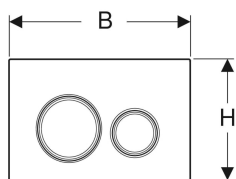

## Geberit Sigma21 flush plate for dual flush, metal colour brass

Example image

### Scope of delivery

- Mounting frame
- 2 distance bolts
- 2 actuator rods

| Art. no.     | Colour / surface   | Material designation                    | B       | H       | T      |
|--------------|--|---|---------|---------|--------|
| 115.652.SI.1 | Base plate and design rings: brass<br>Cover plate and buttons: white         | Die-cast zinc / glass                   | 24.6 cm | 16.4 cm | 1.4 cm |
| 115.652.SJ.1 | Base plate and design rings: brass<br>Cover plate and buttons: black         | Die-cast zinc / glass                   | 24.6 cm | 16.4 cm | 1.4 cm |
| 115.652.JM.1 | Base plate and design rings: brass<br>Cover plate and buttons: Mustang slate | Die-cast zinc / slate (natural product) | 24.6 cm | 16.4 cm | 1.4 cm |
| 115.652.JV.1 | Base plate and design rings: brass<br>Cover plate and buttons: concrete look | Die-cast zinc / ceramic                 | 24.6 cm | 16.4 cm | 1.4 cm |
| 115.652.JX.1 | Base plate and design rings: brass<br>Cover plate and buttons: black walnut  | Die-cast zinc / wood (natural product)  | 24.6 cm | 16.4 cm | 1.4 cm |
| 115.652.00.1 | Base plate and design rings: brass<br>Cover plate and buttons: customised    | Die-cast zinc                           | 24.6 cm | 16.4 cm | 1 cm   |